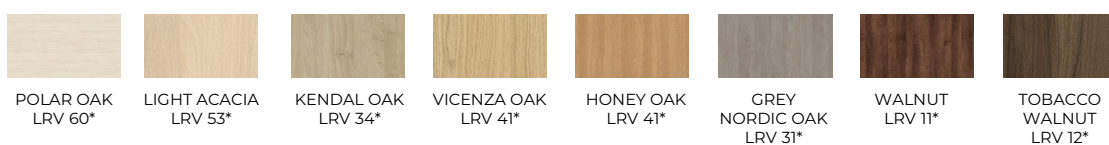

WOOD COLOURS

*LRV values are applicable to melamine finishes. Finishes shown are for illustration purposes only.
Variation in grain or colour may occur. Natural timber products are sprayed to match wood colour.