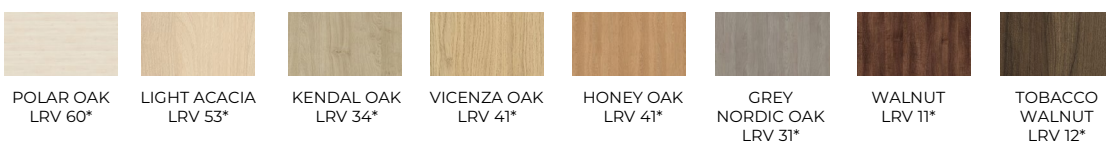

GREY
NORDIC OAK
LRV 31*

WALNUT
LRV 11*

TOBACCO
WALNUT
LRV 12*

*LRV values are applicable to melamine finishes. Finishes shown are for illustration purposes only. Variation in grain or colour may occur. Natural timber products are sprayed to match wood colour.

EXTRAS

A top lock and key for the top drawer

Shown in Mussel with Tobacco Walnut contrast top.

WOOD FINISHES

SOLID COLOURS

WOOD COLOURS

*LRV values are applicable to melamine finishes. Finishes shown are for illustration purposes only. Variation in grain or colour may occur. Natural timber products are sprayed to match wood colour.