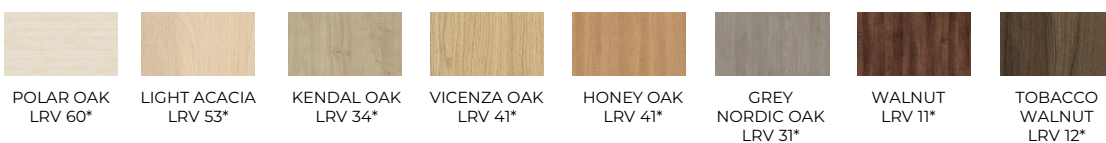

GREY
NORDIC OAK
LRV 31*

WALNUT
LRV 11*

TOBACCO
WALNUT
LRV 12*

*LRV values are applicable to melamine finishes. Finishes shown are for illustration purposes only. Variation in grain or colour may occur. Natural timber products are sprayed to match wood colour.

WOOD COLOURS

*LRV values are applicable to melamine finishes. Finishes shown are for illustration purposes only. Variation in grain or colour may occur. Natural timber products are sprayed to match wood colour.