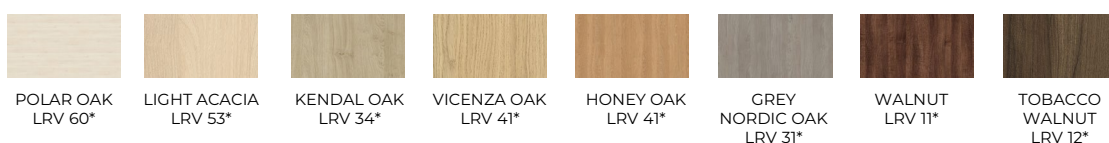

Dressing table and desk sold separately

WOOD FINISHES

SOLID COLOURS

WOOD COLOURS

*LRV values are applicable to melamine finishes. Finishes shown are for illustration purposes only.
Variation in grain or colour may occur. Natural timber products are sprayed to match wood colour.