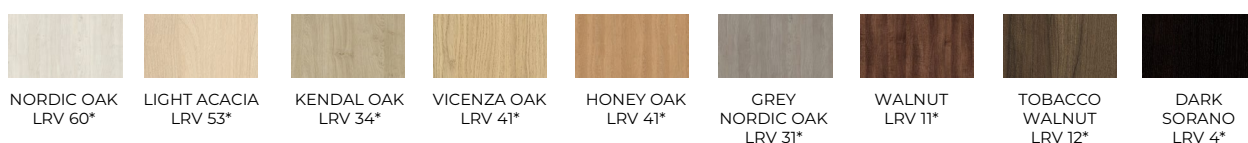

FINISH DETAILS

Top & Upstand – all colours
Carcass & Legs – solid colours only

FINISHES

SOLID COLOURS

WOOD COLOURS

*LRV values are applicable to melamine finishes. Finishes shown are for illustration purposes only.
Variation in grain or colour may occur. Natural timber products are sprayed to match wood colour.