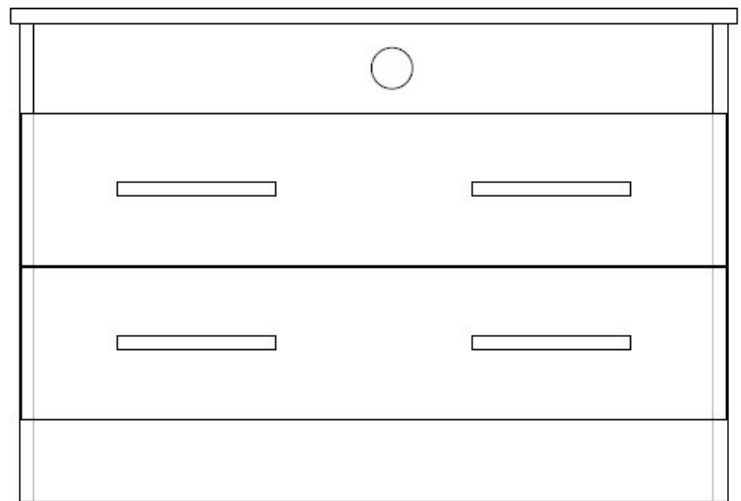

WARWICK

TV UNIT – SMALL

DIMENSIONS

W: 880mm

D: 520mm

H: 598mm

MATERIALS

Carcass: MFC – 18mm

HANDLES

Hafele Jackson Bow Handle

Colour: Stainless Steel Effect

FINISHES

SOLID COLOURS

WOOD COLOURS

*LRV values are applicable to melamine finishes. Finishes shown are for illustration purposes only.
Variation in grain or colour may occur. Natural timber products are sprayed to match wood colour.