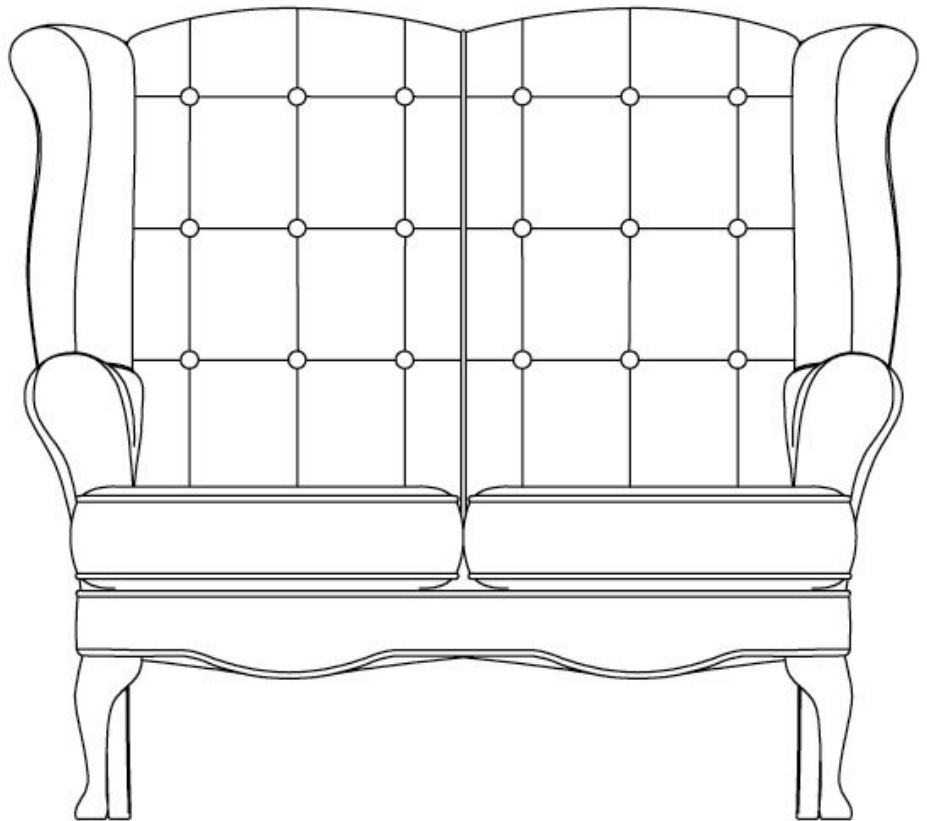

CHICHESTER

TWO SEATER WING BACK SOFA – BUTTONED C BACK

DIMENSIONS

Based on a seat height of 457mm

H: 1115mm

W: 1250mm

D: 720mm

AH: 640mm

SH: 457mm

SD: 480mm

SEAT HEIGHTS

432mm

457mm

483mm

508mm

LEG OPTIONS

Straight Leg

Queen Anne Leg

Castor Leg

UPHOLSTERY OPTIONS

Standard Fabric

Contrast Arm

Contrast Out Arm

Contrast Out Arm & Out Back

Contrast Seat

Contrast Seat & Arms

Contrast Seat & In Back

Contrast Seat & Platform

Contrast Piping

MATERIALS

Birch Hardwood

Beech Hardwood

Manufactured Board

Foam

FINISHES

SOLID COLOURS

LIGHT GREY
LRV 57*

CASHMERE
LRV 80*

STONE GREY
LRV 28*

MUSSEL
LRV 65*

REED GREEN
LRV 21*

MONUMENT GREY
LRV 22*

WOOD COLOURS

NORDIC OAK
LRV 60*

LIGHT ACACIA
LRV 53*

KENDAL OAK
LRV 34*

VICENZA OAK
LRV 41*

HONEY OAK
LRV 41*

GREY
NORDIC OAK
LRV 31*

WALNUT
LRV 11*

TOBACCO
WALNUT
LRV 12*

DARK
EUCALYPTUS
LRV 5*

*LRV values are applicable to melamine finishes. Finishes shown are for illustration purposes only.
Variation in grain or colour may occur. Natural timber products are sprayed to match wood colour.