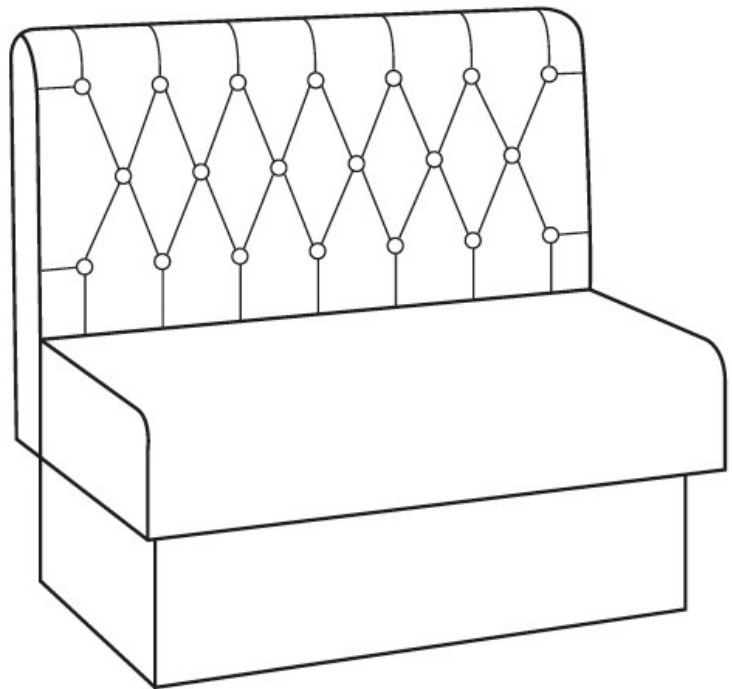

HONEY OAK
LRV 41*

GREY
NORDIC OAK
LRV 31*

WALNUT
LRV 11*

TOBACCO
WALNUT
LRV 12*

DARK
EUCALYPTUS
LRV 5*

BANQUETTE SEATING

BUTTONED

DIMENSIONS

W: Varies – made to order

H: 940mm

D: 620mm

SH: 470mm

SD: 460mm

PD: 550mm

UPHOLSTERY OPTIONS

Standard Fabric

Contrast Seat

MATERIALS

Pine

MDF Boards

ABS Lipped Kick Boards

Foam

FINISHES

SOLID COLOURS

LIGHT GREY
LRV 57*

CASHMERE
LRV 80*

STONE GREY
LRV 28*

MUSSEL
LRV 65*

REED GREEN
LRV 21*

MONUMENT GREY
LRV 22*

WOOD COLOURS

NORDIC OAK
LRV 60*

LIGHT ACACIA
LRV 53*

KENDAL OAK
LRV 34*

VICENZA OAK
LRV 41*

HONEY OAK
LRV 41*

GREY
NORDIC OAK
LRV 31*

WALNUT
LRV 11*

TOBACCO
WALNUT
LRV 12*

DARK
EUCALYPTUS
LRV 5*

*LRV values are applicable to melamine finishes. Finishes shown are for illustration purposes only.
Variation in grain or colour may occur. Natural timber products are sprayed to match wood colour.