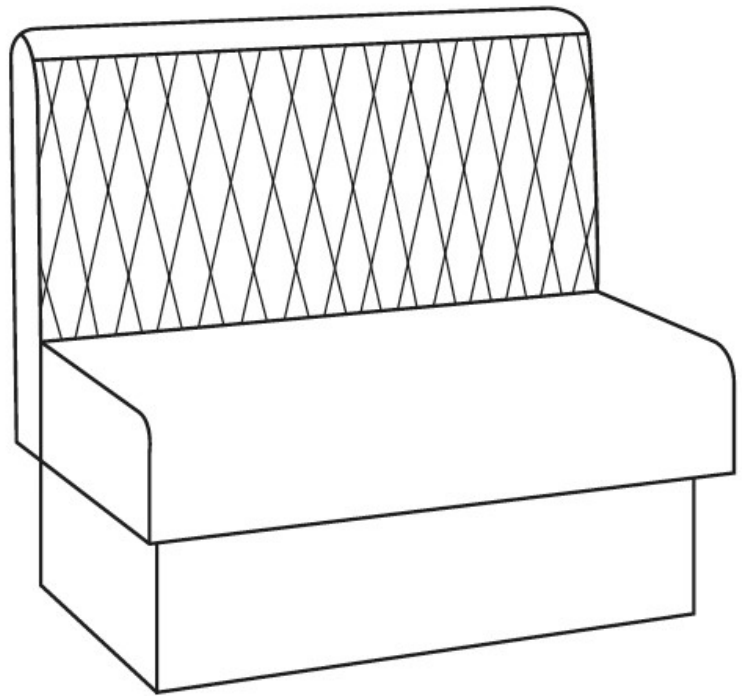

BANQUETTE SEATING

DIAMOND STITCHED

DIMENSIONS

W: Varies – made to order
H: 940mm
D: 620mm
SH: 470mm
SD: 460mm
PD: 550mm

UPHOLSTERY OPTIONS

Standard Fabric
Contrast Seat

MATERIALS

Pine
MDF Boards
ABS Lipped Kick Boards
Foam