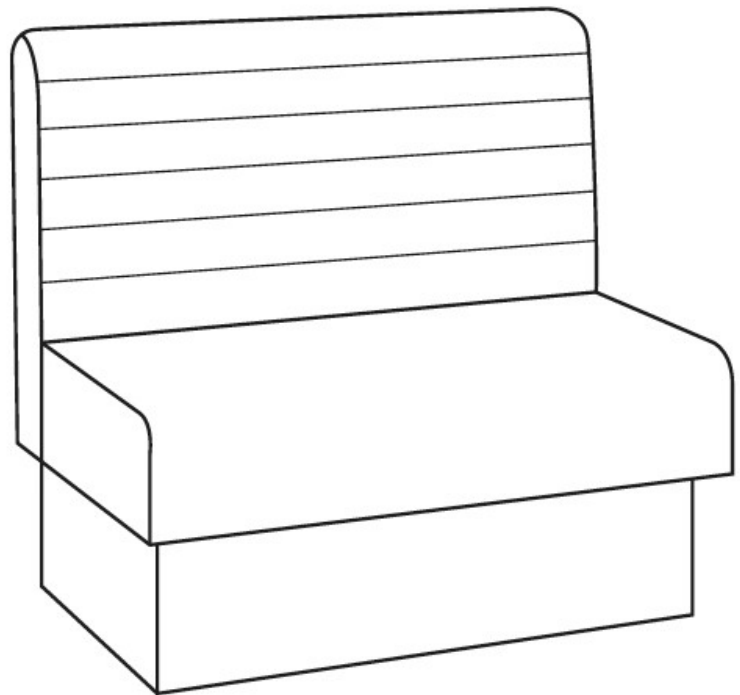

BANQUETTE SEATING

HORIZONTAL FLUTED

DIMENSIONS

W: Varies – made to order
H: 940mm
D: 620mm
SH: 470mm
SD: 460mm
PD: 550mm

UPHOLSTERY OPTIONS

Standard Fabric
Contrast Seat

MATERIALS

Pine
MDF Boards
ABS Lipped Kick Boards
Foam