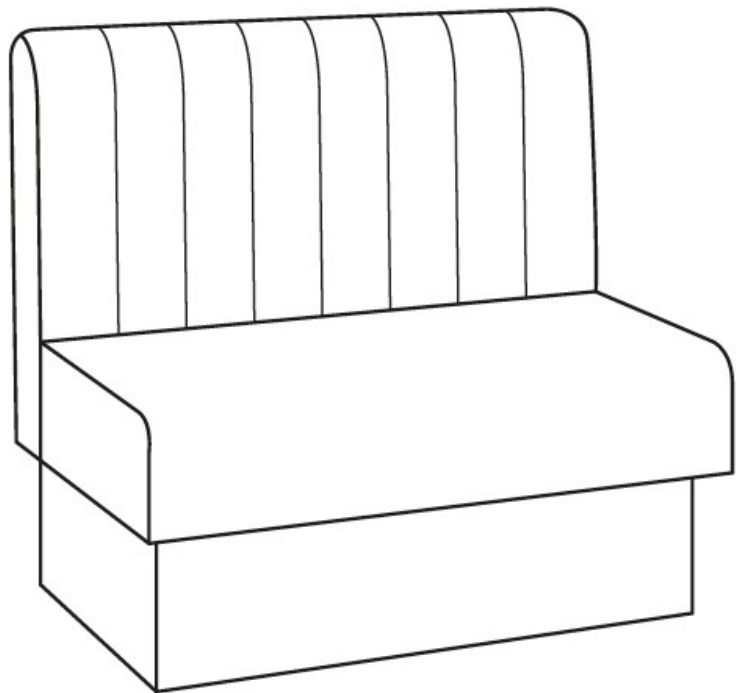

BANQUETTE SEATING

VERTICAL FLUTED

DIMENSIONS

W: Varies – made to order
H: 940mm
D: 620mm
SH: 470mm
SD: 460mm
PD: 550mm

UPHOLSTERY OPTIONS

Standard Fabric
Contrast Seat

MATERIALS

Pine
MDF Boards
ABS Lipped Kick Boards
Foam