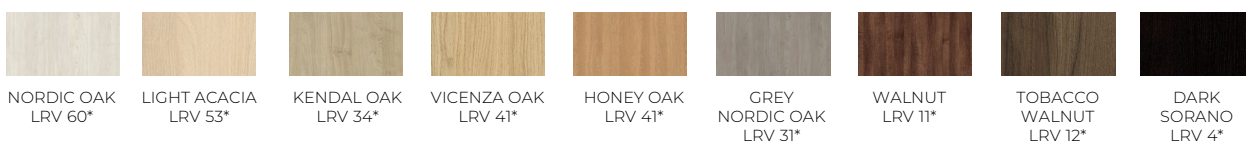

A top lock and key for the top drawer

FINISHES

SOLID COLOURS

WOOD COLOURS

*LRV values are applicable to melamine finishes. Finishes shown are for illustration purposes only. Variation in grain or colour may occur. Natural timber products are sprayed to match wood colour.