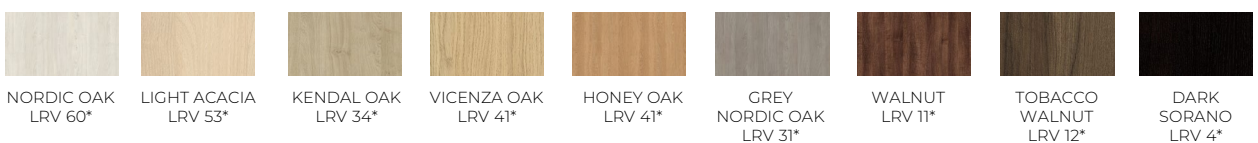

HANDLES

Scooped Handle

FINISHES

SOLID COLOURS

WOOD COLOURS

*LRV values are applicable to melamine finishes. Finishes shown are for illustration purposes only.
Variation in grain or colour may occur. Natural timber products are sprayed to match wood colour.