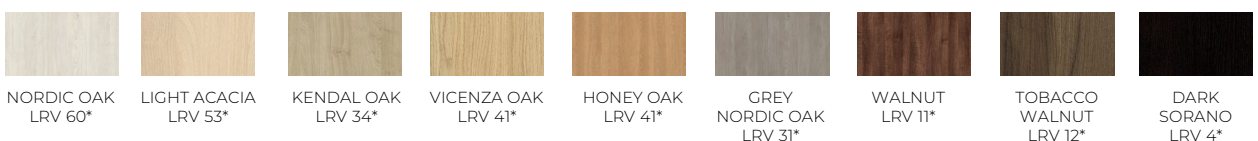

FINISHES

SOLID COLOURS

WOOD COLOURS

*LRV values are applicable to melamine finishes. Finishes shown are for illustration purposes only.
Variation in grain or colour may occur. Natural timber products are sprayed to match wood colour.