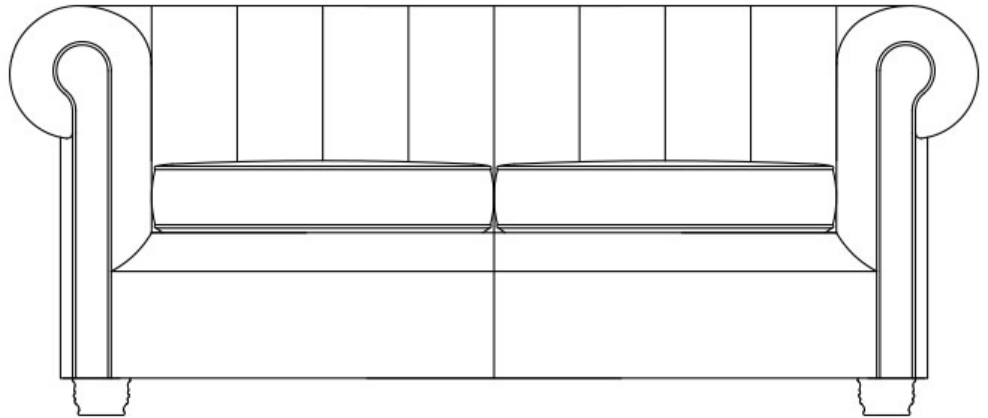

CLARENCE

TWO SEATER SOFA – FLUTED

DIMENSIONS

Based on a seat height of 457mm

H: 740mm

W: 1750mm

D: 850mm

AH: 740mm

SH: 457mm

SW: 1240mm

SD: 520mm

LEG OPTIONS

Turned Bun Leg

UPHOLSTERY OPTIONS

Standard Fabric

Contrast Out Arm

Contrast Out Arm & Out Back

Contrast Seat

Contrast Piping

MATERIALS

Birch Hardwood

Beech Hardwood

Manufactured Board

Foam

Springs

FINISHES

SOLID COLOURS

LIGHT GREY
LRV 57*

CASHMERE
LRV 80*

STONE GREY
LRV 28*

MUSSEL
LRV 65*

REED GREEN
LRV 21*

MONUMENT GREY
LRV 22*

WOOD COLOURS

NORDIC OAK
LRV 60*

LIGHT ACACIA
LRV 53*

KENDAL OAK
LRV 34*

VICENZA OAK
LRV 41*

HONEY OAK
LRV 41*

GREY
NORDIC OAK
LRV 31*

WALNUT
LRV 11*

TOBACCO
WALNUT
LRV 12*

DARK
SORANO
LRV 4*

*LRV values are applicable to melamine finishes. Finishes shown are for illustration purposes only. Variation in grain or colour may occur. Natural timber products are sprayed to match wood colour.