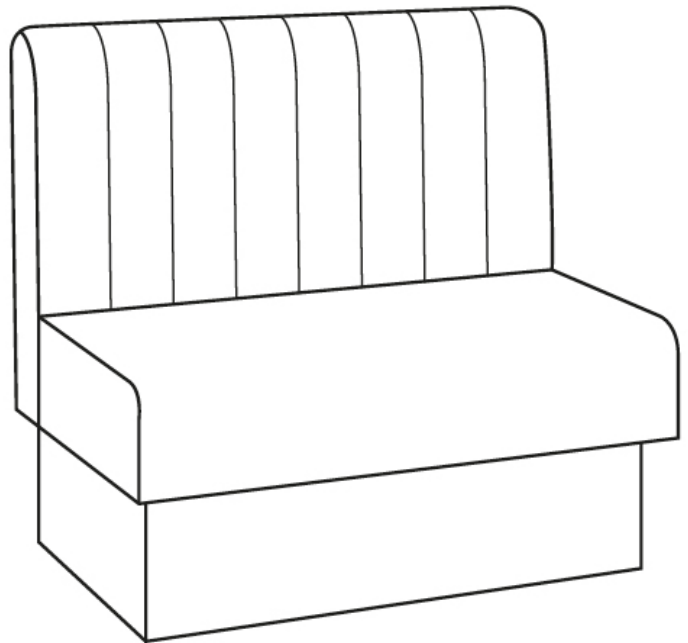

SHACKLETONS
Handmade in England

BANQUETTE SEATING

VERTICAL FLUTED

DIMENSIONS

W: Varies – made to order

H: 940mm

D: 620mm

SH: 470mm

SD: 460mm

PD: 550mm

UPHOLSTERY OPTIONS

Standard Fabric

Contrast Seat

MATERIALS

Pine

MDF Boards

ABS Lipped Kick Boards

Foam

FINISHES

SOLID COLOURS

LIGHT GREY
LRV 57*

CASHMERE
LRV 80*

STONE GREY
LRV 28*

MUSSEL
LRV 65*

REED GREEN
LRV 21*

MONUMENT GREY
LRV 22*

WOOD COLOURS

NORDIC OAK
LRV 60*

LIGHT ACACIA
LRV 53*

KENDAL OAK
LRV 34*

VICENZA OAK
LRV 41*

HONEY OAK
LRV 41*

GREY
NORDIC OAK
LRV 31*

WALNUT
LRV 11*

TOBACCO
WALNUT
LRV 12*

DARK
SORANO
LRV 4*

*LRV values are applicable to melamine finishes. Finishes shown are for illustration purposes only.
Variation in grain or colour may occur. Natural timber products are sprayed to match wood colour.