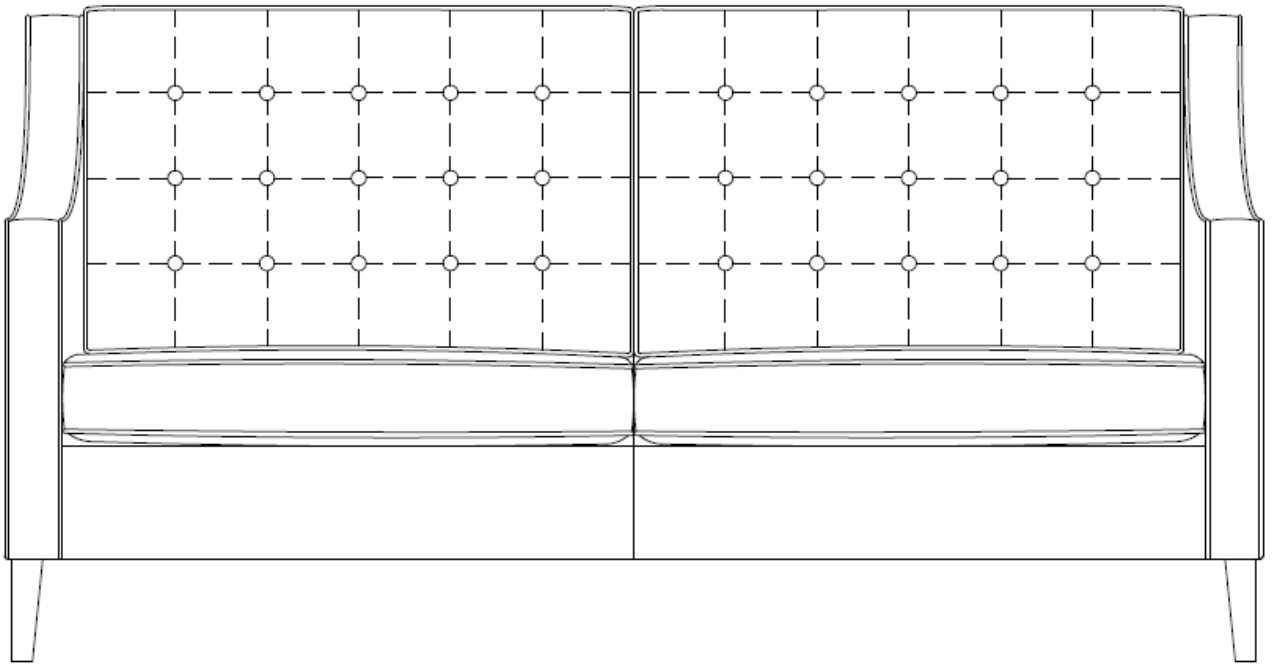

LEG OPTIONS

- Straight Leg

The Orto Luxe Sofa is available in 2 seat heights: 457mm and 508mm
The above dimensions are based on a 457mm seat height.

SHACKLETONS

Handmade in England

ORTO LUXE

THREE SEATER LOW BACK PLAIN

DIMENSIONS

- W 1850mm
- D 830mm
- H 965mm
- SH 457mm
- SD 480mm
- SW 1680mm
- AH 650mm

MATERIALS

- Birch Hardwood
- Beech Hardwood
- Manufactured Board
- Foam
- Fibre

FABRIC OPTIONS

- Standard Fabric
- Contrast Out Arm
- Contrast Seat
- Contrast Seat and In Back
- Contrast Out Arm and Out Back
- Contrast Seat and Platform
- Contrast Arms
- Contrast Seat and Arms
- Contrast Piping

LEG OPTIONS

- Straight Leg

The Orto Luxe Sofa is available in 2 seat heights: 457mm and 508mm
The above dimensions are based on a 457mm seat height.

SHACKLETONS

Handmade in England

ORTO LUXE

THREE SEATER LOW BACK BUTTONED

LEG OPTIONS

- Straight Leg

The Orto Luxe Sofa is available in 2 seat heights: 457mm and 508mm
The above dimensions are based on a 457mm seat height.

SHACKLETONS

Handmade in England

ORTO LUXE

THREE SEATER LOW BACK WATERFALL