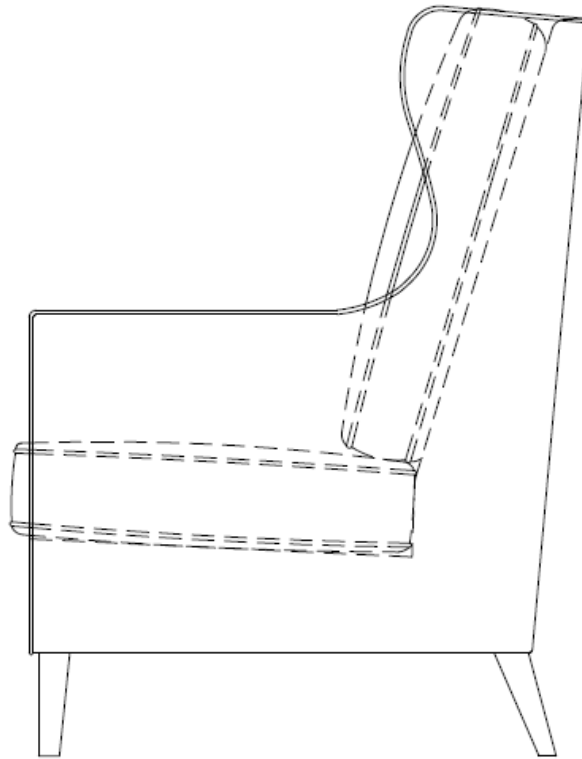

LEG OPTIONS

- Straight Leg

The Orto Luxe is available in 4 seat heights: 432mm, 457mm, 483mm and 508mm
The above dimensions are based on a 457mm seat height.

SHACKLETONS

Handmade in England

ORTO LUXE

HIGH BACK WATERFALL ARMCHAIR

DIMENSIONS

- W 730mm
- D 840mm
- H 1090mm
- SH 457mm
- SD 480mm
- SW 560mm
- AH 650mm

MATERIALS

- Birch Hardwood
- Beech Hardwood
- Manufactured Board
- Foam
- Fibre

FABRIC OPTIONS

- Standard Fabric
- Contrast Out Arm
- Contrast Seat
- Contrast Seat and In Back
- Contrast Out Arm a Out Back
- Contrast Seat and Platform
- Contrast Arms
- Contrast Seat and Arms
- Contrast Piping

LEG OPTIONS

- Straight Leg

The Orto Luxe is available in 4 seat heights: 432mm, 457mm, 483mm and 508mm
The above dimensions are based on a 457mm seat height.

SHACKLETONS

Handmade in England

ORTO LUXE

WING BACK PLAIN ARMCHAIR

DIMENSIONS

- W 730mm
- D 840mm
- H 1090mm
- SH 457mm
- SD 480mm
- SW 560mm
- AH 650mm*

MATERIALS

- Birch Hardwood
- Beech Hardwood
- Manufactured Board
- Foam
- Fibre

FABRIC OPTIONS

- Standard Fabric
- Contrast Out Arm
- Contrast Seat
- Contrast Seat and In Back
- Contrast Out Arm and Out Back
- Contrast Seat and Platform
- Contrast Arms
- Contrast Seat and Arms
- Contrast Piping