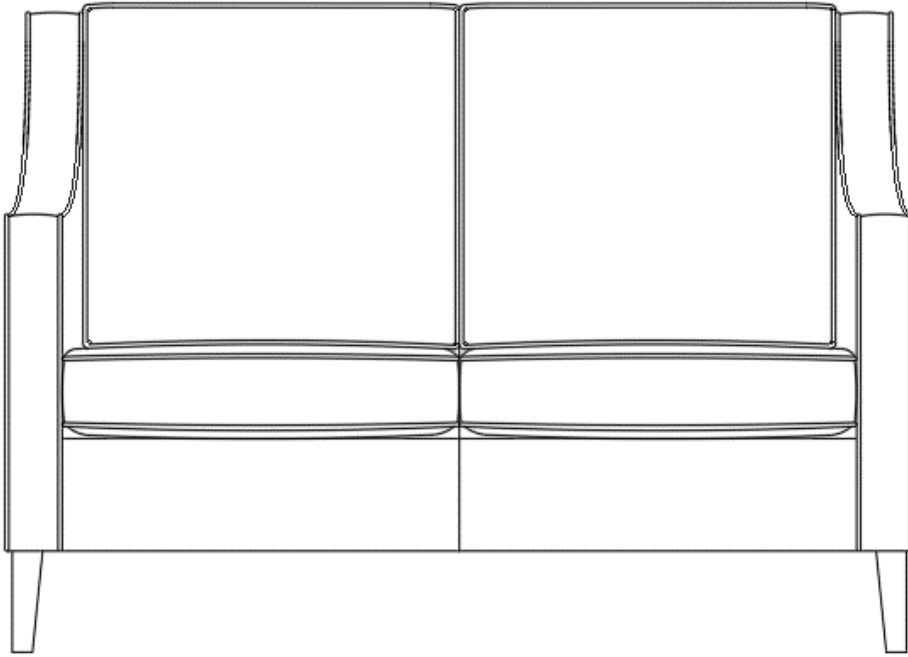

LEG OPTIONS

- Straight Leg

The Orto Luxe is available in 4 seat heights: 432mm, 457mm, 483mm and 508mm
The above dimensions are based on a 457mm seat height.

SHACKLETONS

Handmade in England

ORTO LUXE

LOW BACK WATERFALL ARMCHAIR

DIMENSIONS

- W 730mm
- D 830mm
- H 965mm
- SH 457,mm
- SD 480mm
- SW 560mm
- AH 650mm

MATERIALS

- Birch Hardwood
- Beech Hardwood
- Manufactured Board
- Foam
- Fibre

FABRIC OPTIONS

- Standard Fabric
- Contrast Out Arm
- Contrast Seat
- Contrast Seat and In Back
- Contrast Out Arm and Out Back
- Contrast Seat and Platform
- Contrast Arms
- Contrast Seat and Arms
- Contrast Piping

LEG OPTIONS

- Straight Leg

The Orto Luxe is available in 4 seat heights: 432mm, 457mm, 483mm and 508mm
The above dimensions are based on a 457mm seat height.

SHACKLETONS

Handmade in England

ORTO LUXE

TWO SEATER LOW BACK PLAIN

LEG OPTIONS

- Straight Leg

The Orto Luxe Sofa is available in 2 seat heights: 457mm and 508mm
The above dimensions are based on a 457mm seat height.

SHACKLETONS

Handmade in England

ORTO LUXE

TWO SEATER LOW BACK BUTTONED