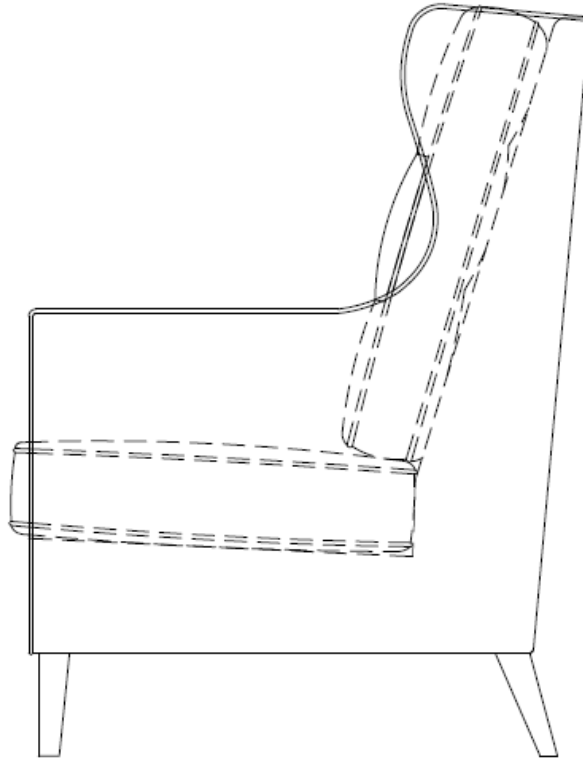

LEG OPTIONS

- Straight Leg

The Orto Luxe is available in 4 seat heights: 432mm, 457mm, 483mm and 508mm
The above dimensions are based on a 457mm seat height.

SHACKLETONS

Handmade in England

ORTO LUXE

WING BACK BUTTONED ARMCHAIR

DIMENSIONS

- W 730mm
- D 840mm
- H 1090mm
- SH 457mm
- SD 480mm
- SW 560mm
- AH 650mm*

MATERIALS

- Birch Hardwood
- Beech Hardwood
- Manufactured Board
- Foam
- Fibre

FABRIC OPTIONS

- Standard Fabric
- Contrast Out Arm
- Contrast Seat
- Contrast Seat and In Back
- Contrast Out Arm and Out Back
- Contrast Seat and Platform
- Contrast Arms
- Contrast Seat and Arms
- Contrast Piping

LEG OPTIONS

- Straight Leg

The Orto Luxe is available in 4 seat heights: 432mm, 457mm, 483mm and 508mm
The above dimensions are based on a 457mm seat height.

SHACKLETONS

Handmade in England

ORTO LUXE

WING BACK WATERFALL ARMCHAIR