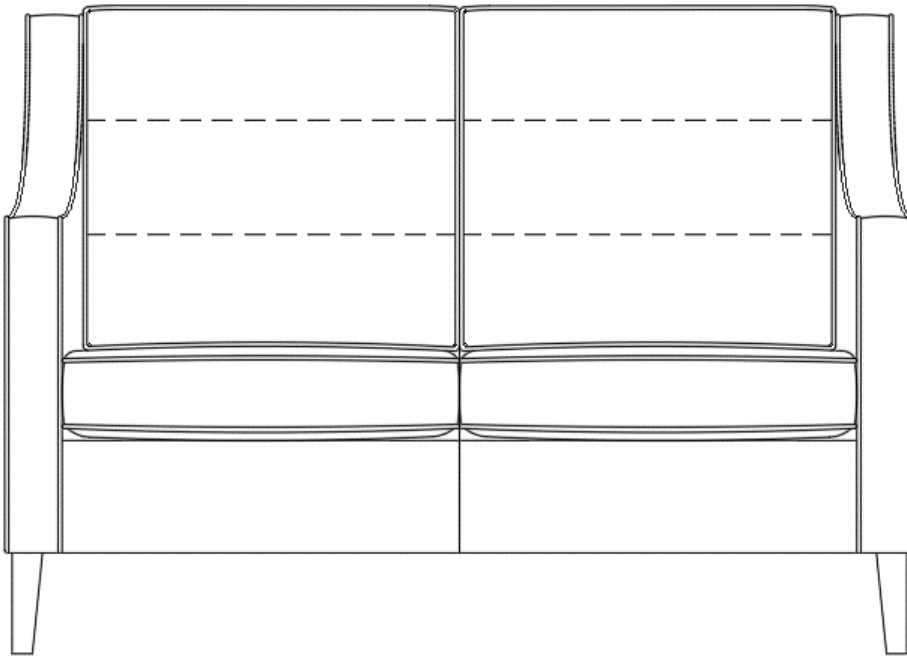

LEG OPTIONS

- Straight Leg

The Orto Luxe Sofa is available in 2 seat heights: 457mm and 508mm
The above dimensions are based on a 457mm seat height.

SHACKLETONS

Handmade in England

ORTO LUXE

TWO SEATER LOW BACK BUTTONED

DIMENSIONS

- W 1350mm
- D 830mm
- H 965mm
- SH 457mm
- SD 480mm
- SW 1180mm
- AH 650mm

MATERIALS

- Birch Hardwood
- Beech Hardwood
- Manufactured Board
- Foam
- Fibre

FABRIC OPTIONS

- Standard Fabric
- Contrast Out Arm
- Contrast Seat
- Contrast Seat and In Back
- Contrast Out Arm and Out Back
- Contrast Seat and Platform
- Contrast Arms
- Contrast Seat and Arms
- Contrast Piping

LEG OPTIONS

- Straight Leg

The Orto Luxe Sofa is available in 2 seat heights: 457mm and 508mm
The above dimensions are based on a 457mm seat height.

SHACKLETONS

Handmade in England

ORTO LUXE

TWO SEATER LOW BACK WATERFALL