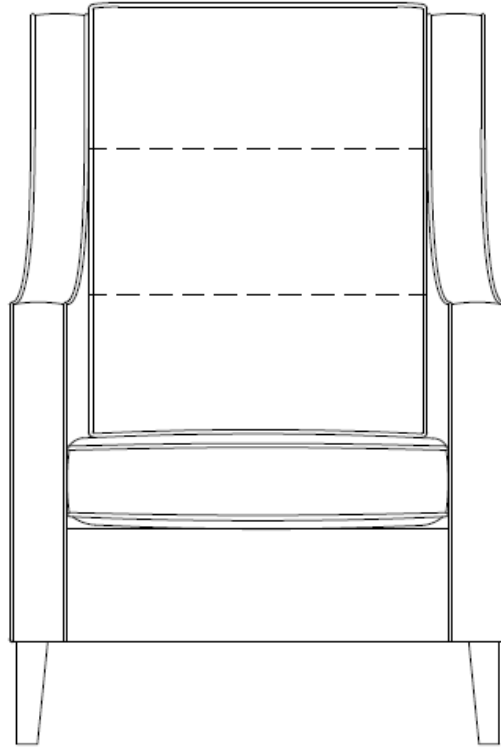

SHACKLETONS

Handmade in England

ORTO LUXE

HIGH BACK PLAIN ARMCHAIR

DIMENSIONS

- W 730mm
- D 840mm
- H 1090mm
- SH 457mm
- SD 480mm
- SW 560mm
- AH 650mm*

MATERIALS

- Birch Hardwood
- Beech Hardwood
- Manufactured Board
- Foam
- Fibre

LEG OPTIONS

- Straight Leg

The Orto Luxe is available in 4 seat heights: 432mm, 457mm, 483mm and 508mm
The above dimensions are based on a 457mm seat height.

SHACKLETONS

Handmade in England

ORTO LUXE

HIGH BACK WATERFALL ARMCHAIR

DIMENSIONS

- W 730mm
- D 840mm
- H 1090mm
- SH 457mm
- SD 480mm
- SW 560mm
- AH 650mm

MATERIALS

- Birch Hardwood
- Beech Hardwood
- Manufactured Board
- Foam
- Fibre

FABRIC OPTIONS

- Standard Fabric
- Contrast Out Arm
- Contrast Seat
- Contrast Seat and In Back
- Contrast Out Arm a Out Back
- Contrast Seat and Platform
- Contrast Arms
- Contrast Seat and Arms
- Contrast Piping

DIMENSIONS

- W 730mm
- D 840mm
- H 1090mm
- SH 457mm
- SD 480mm
- SW 560mm
- AH 650mm*

MATERIALS

- Birch Hardwood
- Beech Hardwood
- Manufactured Board
- Foam
- Fibre

FABRIC OPTIONS

- Standard Fabric
- Contrast Out Arm
- Contrast Seat
- Contrast Seat and In Back
- Contrast Out Arm and Out Back
- Contrast Seat and Platform
- Contrast Arms
- Contrast Seat and Arms
- Contrast Piping