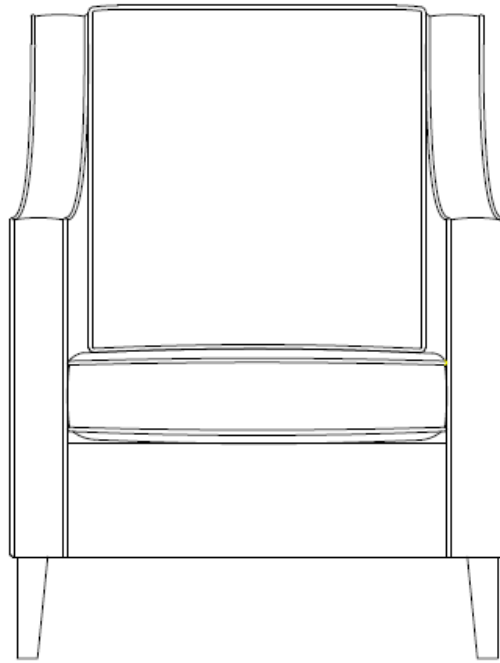

DIMENSIONS

- W 730mm
- D 840mm
- H 1090mm
- SH 457mm
- SD 480mm
- SW 560mm
- AH 650mm*

MATERIALS

- Birch Hardwood
- Beech Hardwood
- Manufactured Board
- Foam
- Fibre

FABRIC OPTIONS

- Standard Fabric
- Contrast Out Arm
- Contrast Seat
- Contrast Seat and In Back
- Contrast Out Arm and Out Back
- Contrast Seat and Platform
- Contrast Arms
- Contrast Seat and Arms
- Contrast Piping

LEG OPTIONS

- Straight Leg

The Orto Luxe is available in 4 seat heights: 432mm, 457mm, 483mm and 508mm
The above dimensions are based on a 457mm seat height.

SHACKLETONS

Handmade in England

ORTO LUXE

WING BACK WATERFALL ARMCHAIR

DIMENSIONS

- W 730mm
- D 840mm
- H 1090mm
- SH 457mm
- SD 480mm
- SW 560mm
- AH 650mm

MATERIALS

- Birch Hardwood
- Beech Hardwood
- Manufactured Board
- Foam
- Fibre

FABRIC OPTIONS

- Standard Fabric
- Contrast Out Arm
- Contrast Seat
- Contrast Seat and In Back
- Contrast Out Arm and Out Back
- Contrast Seat and Platform
- Contrast Arms
- Contrast Seat and Arms
- Contrast Piping

LEG OPTIONS

- Straight Leg

The Orto Luxe is available in 4 seat heights: 432mm, 457mm, 483mm and 508mm
The above dimensions are based on a 457mm seat height.

SHACKLETONS

Handmade in England

ORTO LUXE

LOW BACK PLAIN ARMCHAIR