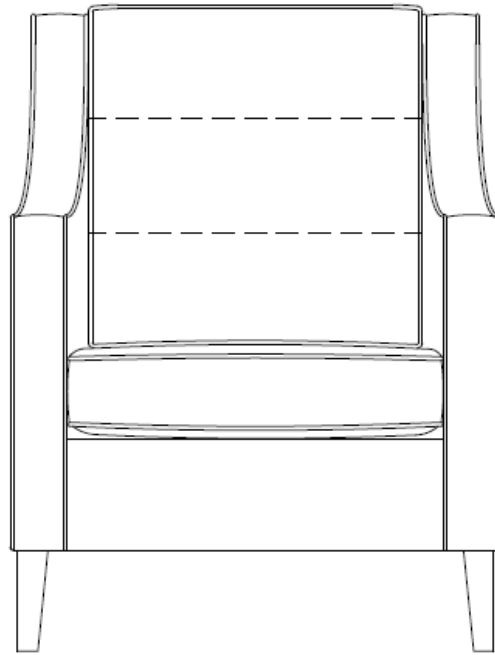

DIMENSIONS

- W 730mm
- D 830mm
- H 965mm*
- SH 457mm
- SD 480mm
- SW 560mm
- AH 650mm

MATERIALS

- Birch Hardwood
- Beech Hardwood
- Manufactured Board
- Foam
- Fibre

FABRIC OPTIONS

- Standard Fabric
- Contrast Out Arm
- Contrast Seat
- Contrast Seat and In Back
- Contrast Out Arm and Out Back
- Contrast Seat and Platform
- Contrast Arms
- Contrast Seat and Arms
- Contrast Piping

LEG OPTIONS

- Straight Leg

The Orto Luxe is available in 4 seat heights: 432mm, 457mm, 483mm and 508mm
The above dimensions are based on a 457mm seat height.

SHACKLETONS

Handmade in England

ORTO LUXE

LOW BACK BUTTONED ARMCHAIR

DIMENSIONS

- W 730mm
- D 830mm
- H 965mm
- SH 457, mm
- SD 480mm
- SW 560mm
- AH 650mm

MATERIALS

- Birch Hardwood
- Beech Hardwood
- Manufactured Board
- Foam
- Fibre

FABRIC OPTIONS

- Standard Fabric
- Contrast Out Arm
- Contrast Seat
- Contrast Seat and In Back
- Contrast Out Arm and Out Back
- Contrast Seat and Platform
- Contrast Arms
- Contrast Seat and Arms
- Contrast Piping

LEG OPTIONS

- Straight Leg

The Orto Luxe is available in 4 seat heights: 432mm, 457mm, 483mm and 508mm
The above dimensions are based on a 457mm seat height.

SHACKLETONS

Handmade in England

ORTO LUXE

LOW BACK WATERFALL ARMCHAIR