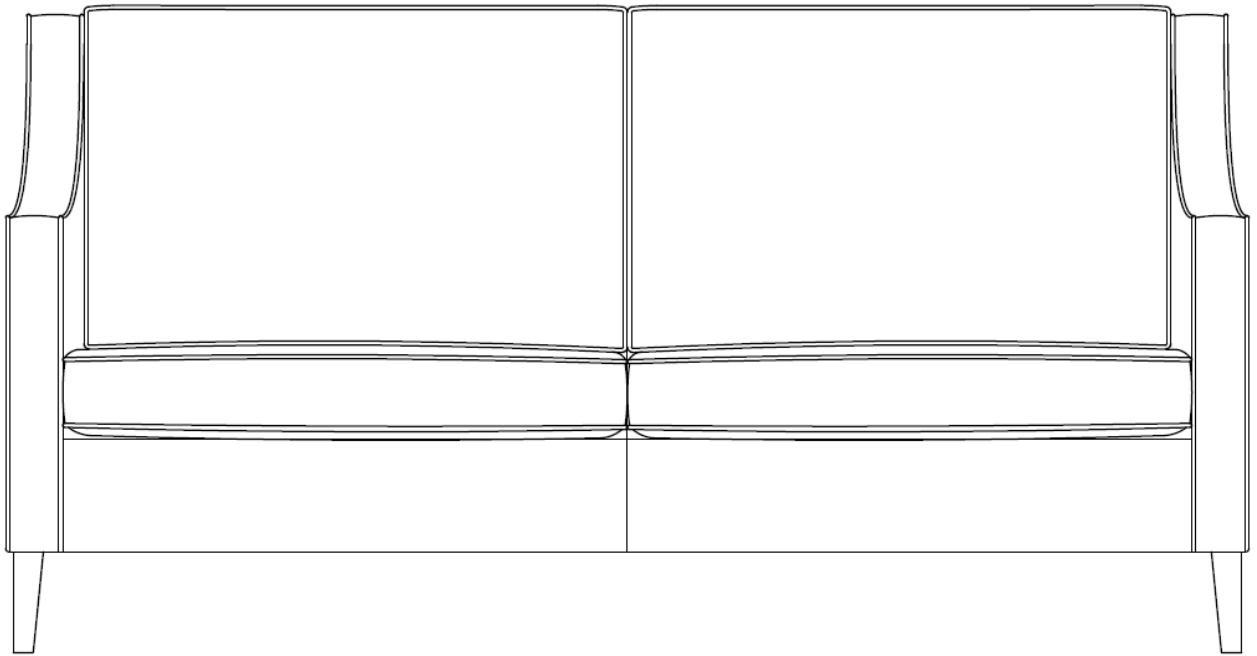

LEG OPTIONS

- Straight Leg

The Orto Luxe Sofa is available in 2 seat heights: 457mm and 508mm
The above dimensions are based on a 457mm seat height.

SHACKLETONS

Handmade in England

ORTO LUXE

TWO SEATER LOW BACK WATERFALL

DIMENSIONS

- W 1350mm
- D 830mm
- H 965mm
- SH 457mm
- SD 480mm
- SW 1180mm
- AH 650mm

MATERIALS

- Birch Hardwood
- Beech Hardwood
- Manufactured Board
- Foam
- Fibre

FABRIC OPTIONS

- Standard Fabric
- Contrast Out Arm
- Contrast Seat
- Contrast Seat and In Back
- Contrast Out Arm and Out Back
- Contrast Seat and Platform
- Contrast Arms
- Contrast Seat and Arms
- Contrast Piping

LEG OPTIONS

- Straight Leg

The Orto Luxe Sofa is available in 2 seat heights: 457mm and 508mm
The above dimensions are based on a 457mm seat height.

SHACKLETONS

Handmade in England

ORTO LUXE

THREE SEATER LOW BACK PLAIN

LEG OPTIONS

- Straight Leg

The Orto Luxe Sofa is available in 2 seat heights: 457mm and 508mm
The above dimensions are based on a 457mm seat height.

SHACKLETONS

Handmade in England

ORTO LUXE

THREE SEATER LOW BACK BUTTONED