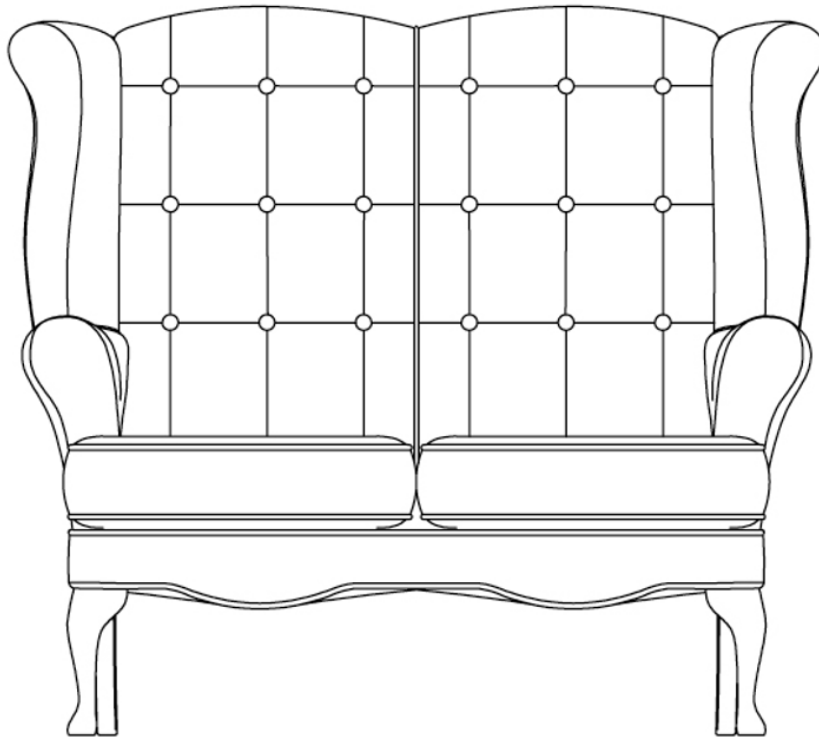

SHACKLETONS

Handmade in England

CHICHESTER

WING BACK BUTTONED

DIMENSIONS

- W 770mm
- D 720mm
- H 1115mm
- SH 457mm
- SD 480mm
- AH 620mm

MATERIALS

- Birch Hardwood
- Beech Hardwood
- Manufactured Board
- Foam

FABRIC OPTIONS

- Standard Fabric
- Contrast Seat
- Contrast Out Arm
- Contrast Seat and in Back
- Contrast Seat and Platform
- Contrast Arms
- Contrast Piping
- Contrast Out Arm and Out Back
- Contrast Seat and Arms

LEG OPTIONS

- Straight Leg
- Caster Leg
- Queen Anne Leg

The Chichester is available in 4 seat heights: 432mm, 457mm, 483mm, 508mm.
The above dimensions are based on a 457mm seat height.

SHACKLETONS

Handmade in England

CHICHESTER

TWO-SEATER WING BACK BUTTONED

DIMENSIONS

- W 1250mm
- D 720mm
- H 1115mm
- SH 457mm
- SD 480mm
- AH 620mm

MATERIALS

- Birch Hardwood
- Beech Hardwood
- Manufactured Board
- Foam

FABRIC OPTIONS

- Standard Fabric
- Contrast Seat
- Contrast Out Arm
- Contrast Seat and in Back
- Duo Arm and Contrast Seat
- Contrast Seat and Platform
- Contrast Arms
- Contrast Piping
- Contrast Out Arm and Out Back
- Contrast Seat and Arms