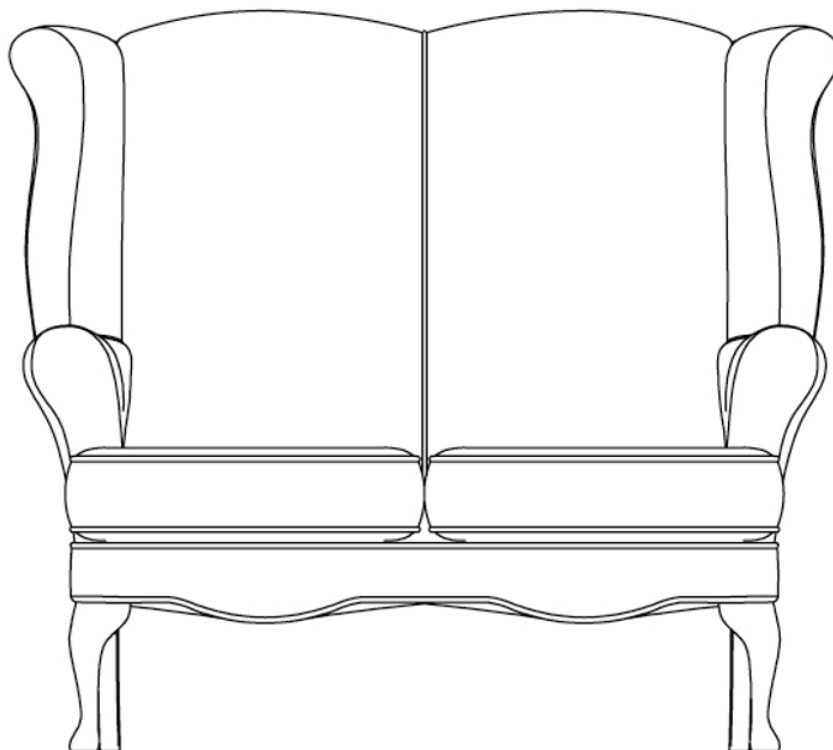

LEG OPTIONS

- Straight Leg
- Caster Leg
- Queen Anne Leg

The Chichester is available in 4 seat heights: 432mm, 457mm, 483mm, 508mm.
The above dimensions are based on a 457mm seat height.

SHACKLETONS

Handmade in England

CHICHESTER

WING BACK PLAIN

DIMENSIONS

- W 770mm
- D 720mm
- H 1115mm
- SH 457mm
- SD 480mm
- AH 620mm

MATERIALS

- Birch Hardwood
- Beech Hardwood
- Manufactured Board
- Foam

FABRIC OPTIONS

- Standard Fabric
- Contrast Seat
- Contrast Out Arm
- Contrast Seat and in Back
- Duo Arm and Contrast Seat
- Contrast Seat and Platform
- Contrast Arms
- Contrast Piping
- Contrast Out Arm and Out Back
- Duo and Contrast Seat
- Contrast Seat and Arms
- Duo
- Duo Arm

LEG OPTIONS

- Standard Leg
- Caster Leg
- Queen Anne Leg
- Turned Leg

The Chichester is available in 4 seat heights: 432mm, 457mm, 483mm, 508mm.
The above dimensions are based on a 457mm seat height.

SHACKLETONS

Handmade in England

CHICHESTER

TWO-SEATER WING BACK PLAIN

DIMENSIONS

- W 1250mm
- D 720mm
- H 1115mm
- SH 457mm
- SD 480mm
- AH 620mm

MATERIALS

- Birch Hardwood
- Beech Hardwood
- Manufactured Board
- Foam

FABRIC OPTIONS